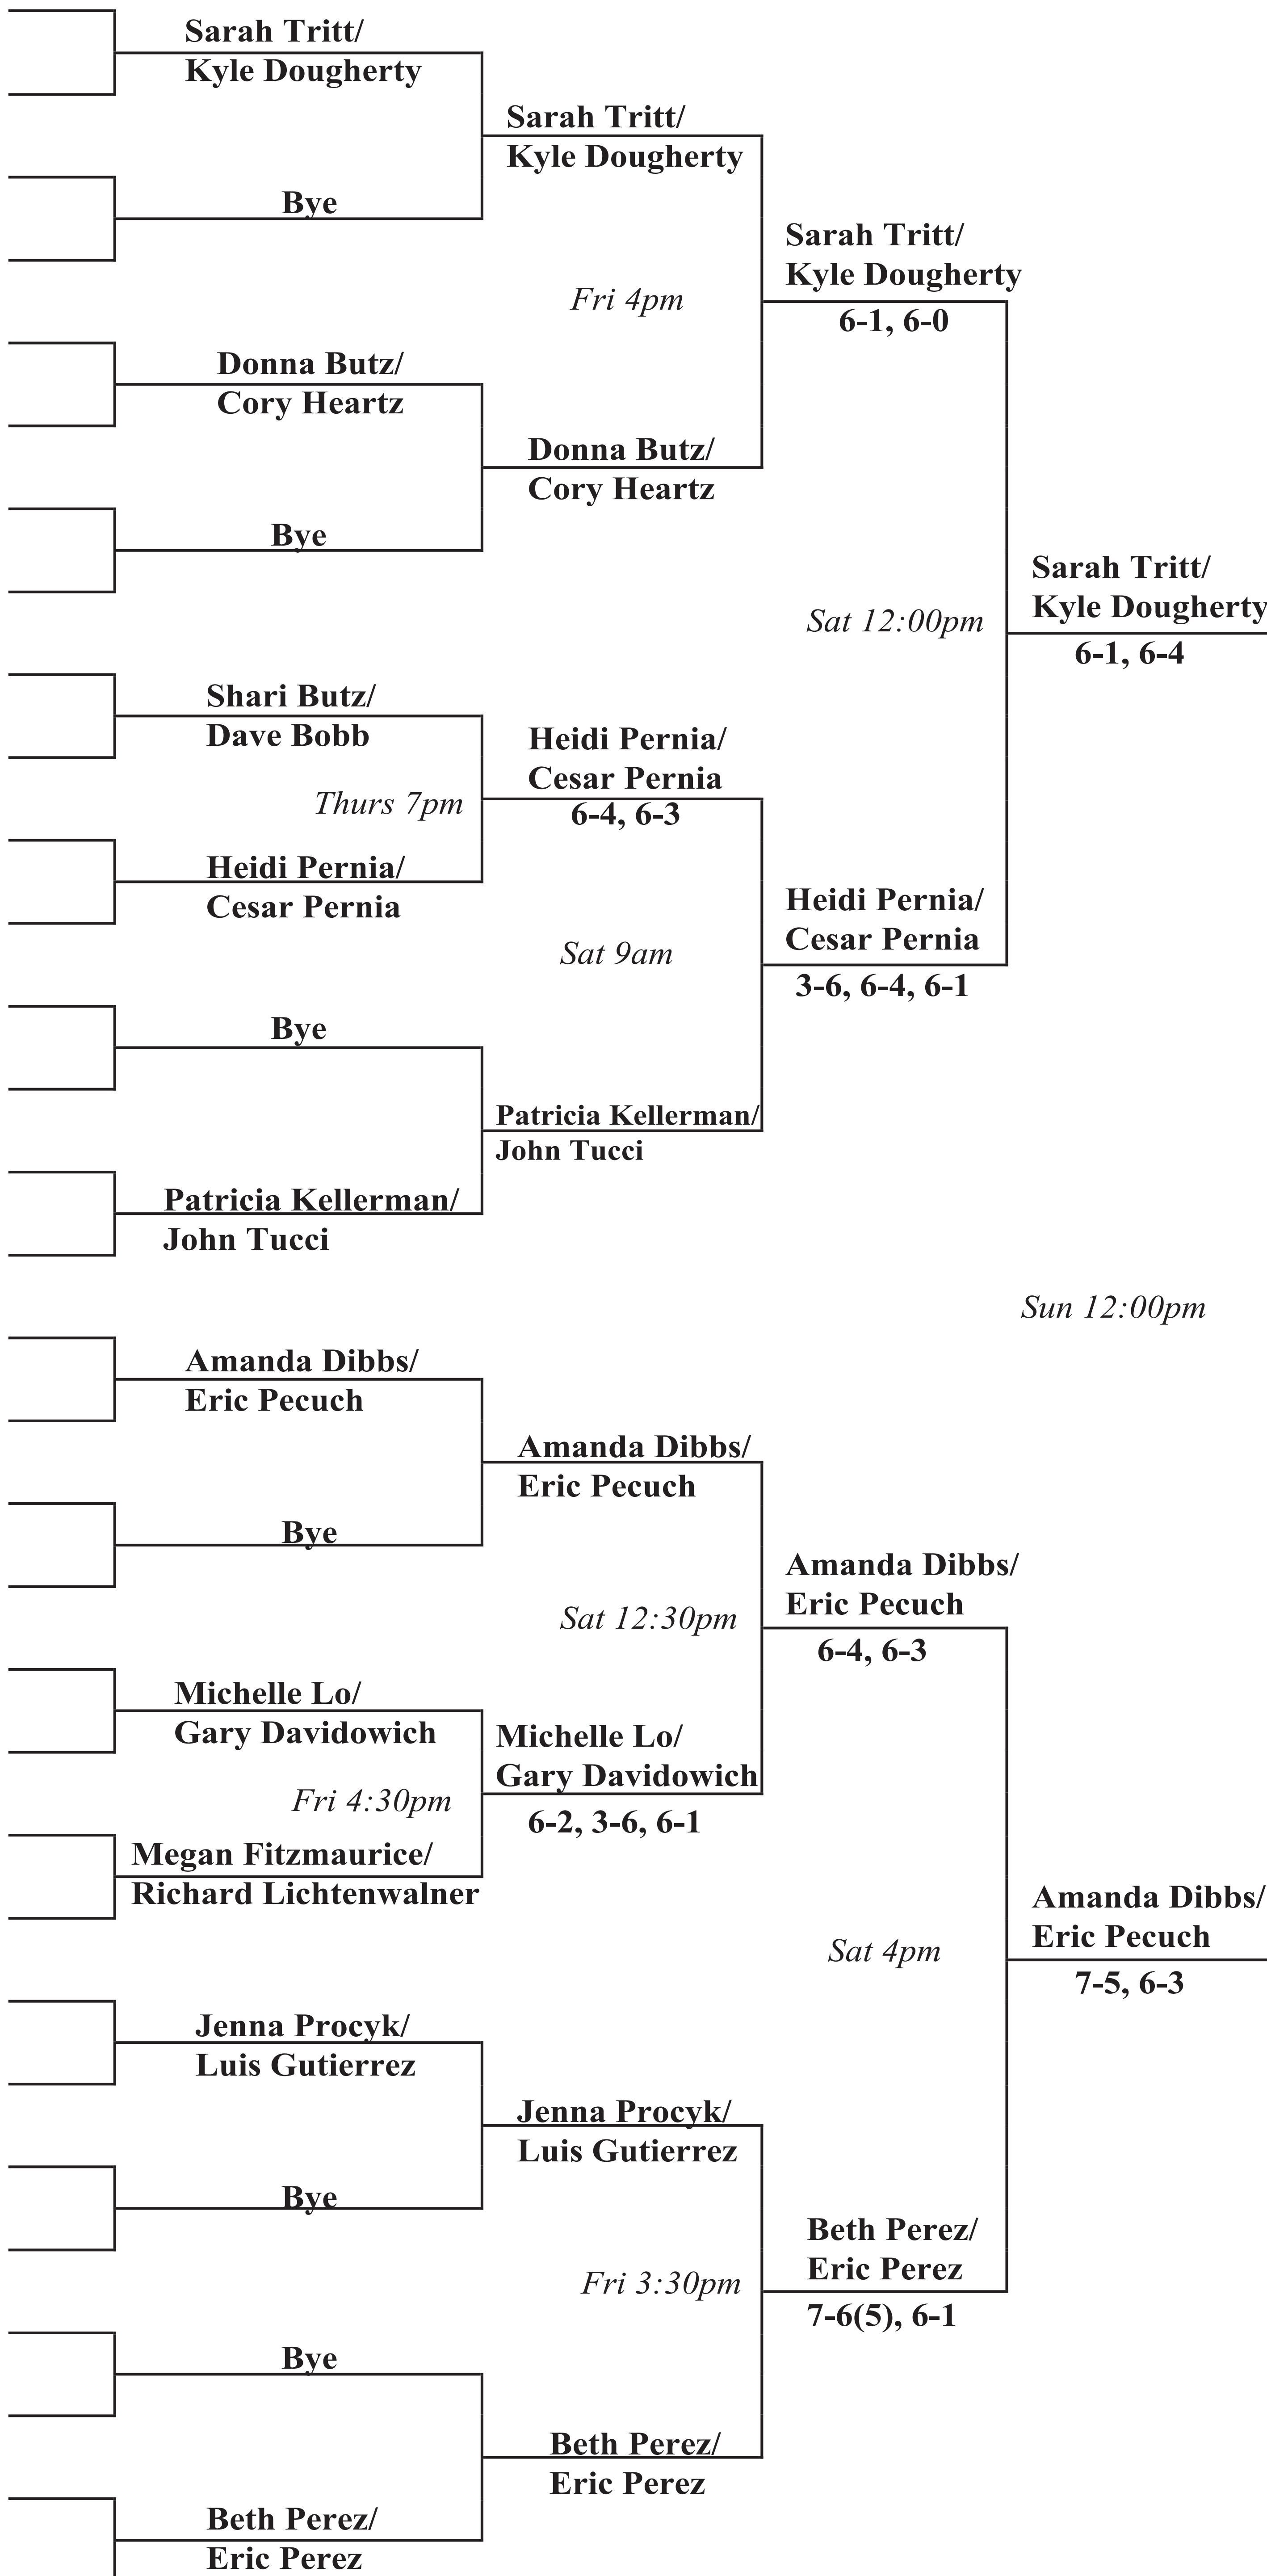

Mixed Doubles

Jeff Wenck
Tournament Chairman

Neil Curtis
Tournament Director

Kevin Wenck
Asst Tourn. Director

**Sarah Tritt/
Kyle Dougherty**
6-0, 3-6, 6-2

**Amanda Dibbs/
Eric Pecuch**
7-5, 6-3

**Sarah Tritt/
Kyle Dougherty**
6-1, 6-0

**Sarah Tritt/
Kyle Dougherty**
6-1, 6-4

**Heidi Pernia/
Cesar Pernia**
3-6, 6-4, 6-1

Fri 4pm

Sat 12:00pm

Thurs 7pm

Sat 9am

Sun 12:00pm

Sat 12:30pm

Fri 4:30pm

Sat 4pm

Fri 3:30pm